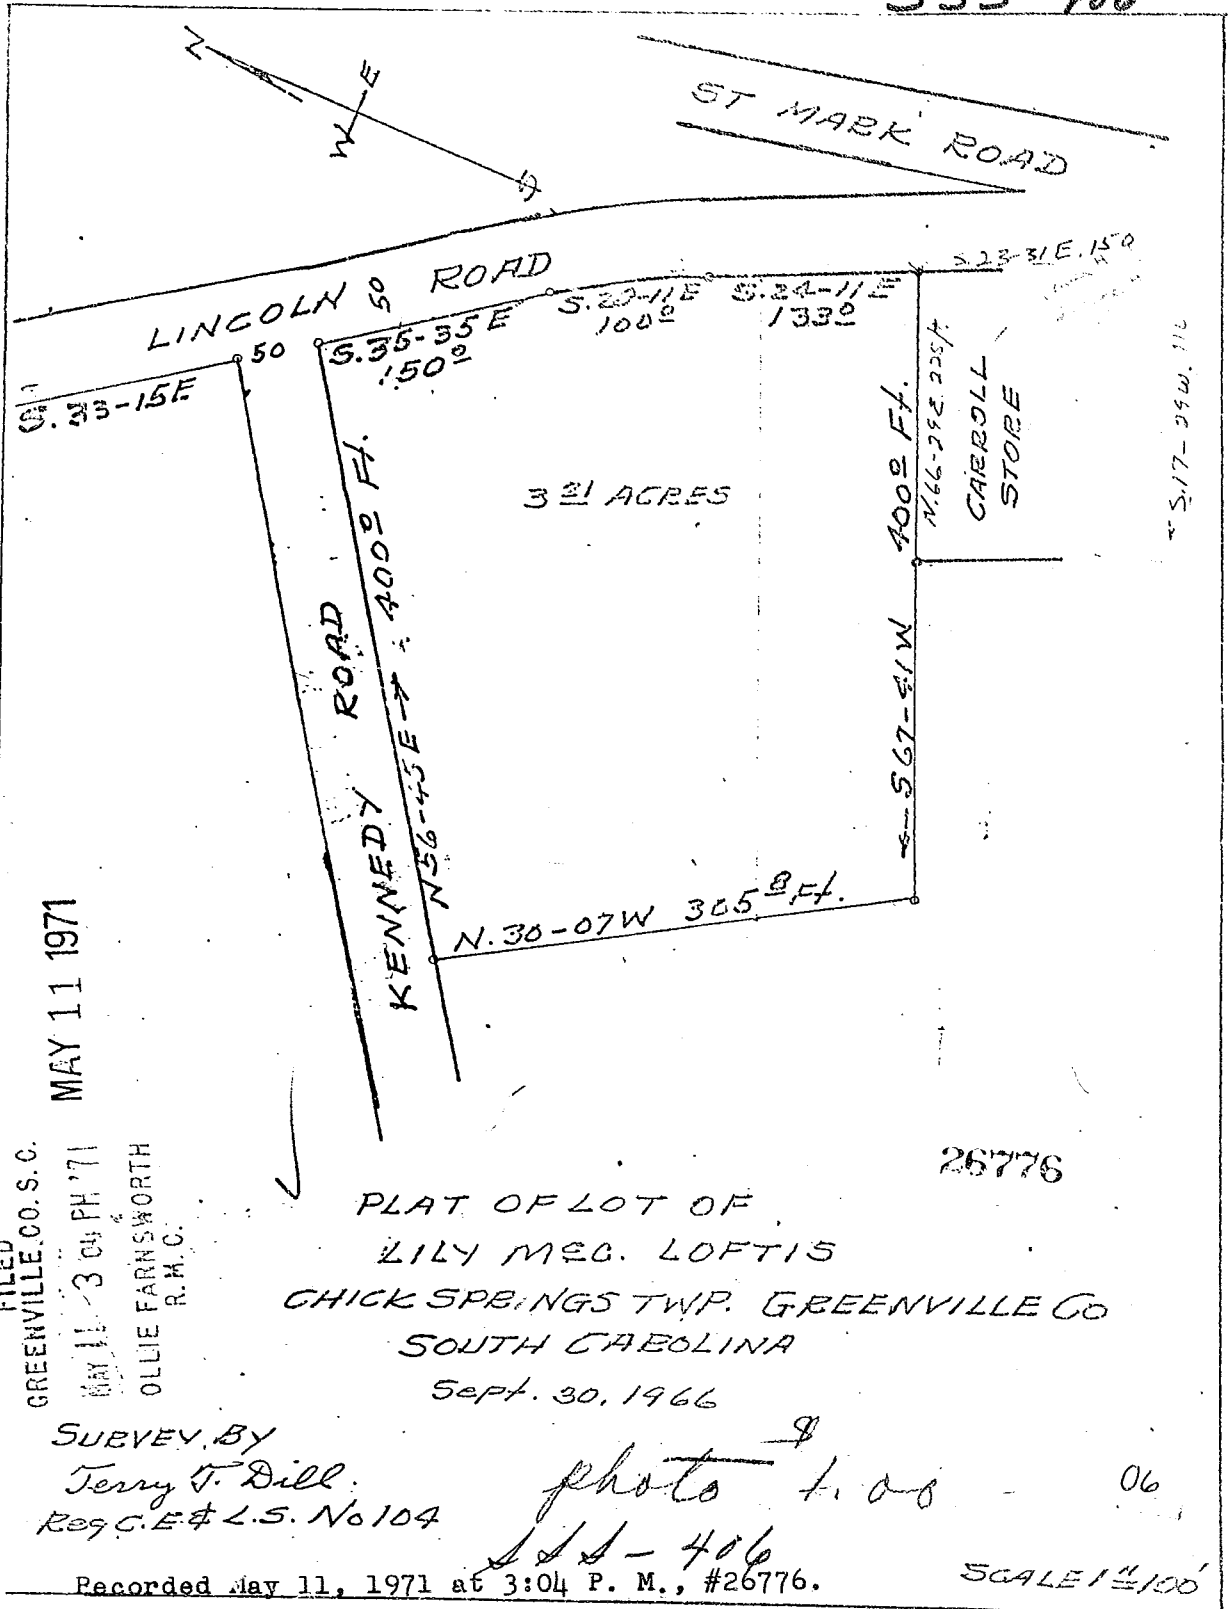

Thos. H. Lyle Property

555-406

MAY 11 1971

FILED
 GREENVILLE, CO. S. C.
 MAY 11 3 04 PM '71
 OLLIE FARNSWORTH
 R. M. C.

PLAT OF LOT OF
 LILY MEG. LOFTIS
 CHICK SPBINGS TWP. GREENVILLE CO
 SOUTH CAROLINA
 Sept. 30, 1966

SURVEY BY
 Terry T. Dill
 Reg. C. E. & L. S. No 104

photo 1.00 06
 555-406

Recorded May 11, 1971 at 3:04 P. M., #26776.

SCALE 1"=100'